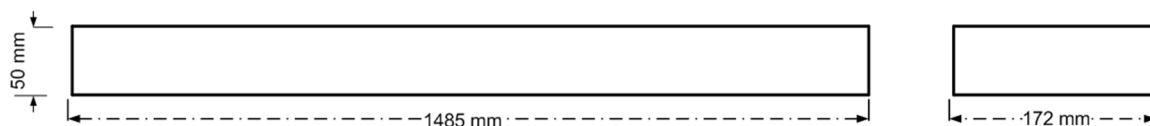

Dimensional Drawing

ELMASCO INDUSTRIES S.A.

Head Office : 44 K. Palama, 14343 N. Chalkidona, Athens, Greece

Production Plant : Ag. Adrianos, 21100 Nafplio, Greece

Email: elmasco@elmasco.eu

Tel : +30 210 2583100

Fax: +30 210 2583107